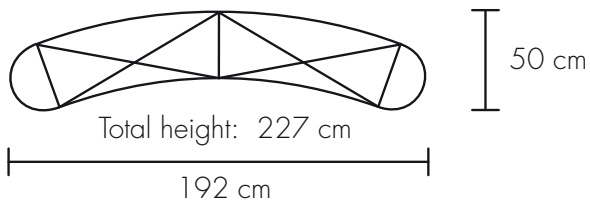

Pop Up S10, Curved

DIMENSIONS

Pop Up S10 - 1x3

3 Panels (67.0 x 225.0 cm)
1 Backside Panels (81.0 x 225.0 cm)

Pop Up S10 - 3x3

5 Panels (67.0 x 225.0 cm)
3 Backside Panels (81.0 x 225.0 cm)

Pop Up S10 - 2x3

4 Panels (67.0 x 225.0 cm)
2 Backside Panels (81.0 x 225.0 cm)

Pop Up S10 - 4x3

6 Panels (67.0 x 225.0 cm)
4 Backside Panels (81.0 x 225.0 cm)

Pop Up S10 - 5x3

7 Panels (67.0 x 225.0 cm)
5 Backside Panels (81.0 x 225.0 cm)