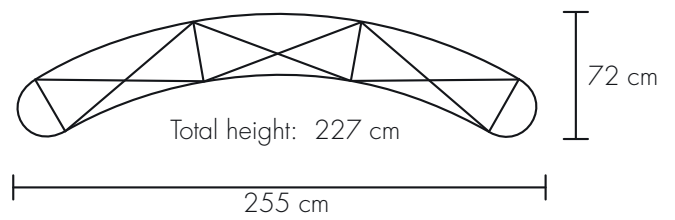

Pop Up S10, Curved

DIMENSIONS

Pop Up S10 - 1x3

3 Panels (67.0 x 225.0 cm)
1 Backside Panels (81.0 x 225.0 cm)

Pop Up S10 - 3x3

5 Panels (67.0 x 225.0 cm)
3 Backside Panels (81.0 x 225.0 cm)

Pop Up S10 - 2x3

4 Panels (67.0 x 225.0 cm)
2 Backside Panels (81.0 x 225.0 cm)

Pop Up S10 - 4x3

6 Panels (67.0 x 225.0 cm)
4 Backside Panels (81.0 x 225.0 cm)

Pop Up S10 - 5x3

7 Panels (67.0 x 225.0 cm)
5 Backside Panels (81.0 x 225.0 cm)