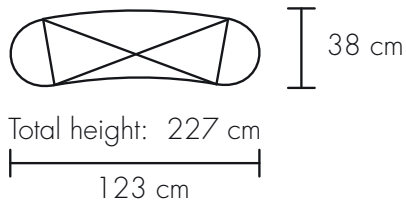

Pop Up S10, Curved

DIMENSIONS

Pop Up S10 - 1x3

3 Panels (67.0 x 225.0 cm)
1 Backside Panels (81.0 x 225.0 cm)

Pop Up S10 - 3x3

5 Panels (67.0 x 225.0 cm)
3 Backside Panels (81.0 x 225.0 cm)

Pop Up S10 - 2x3

4 Panels (67.0 x 225.0 cm)
2 Backside Panels (81.0 x 225.0 cm)

Pop Up S10 - 4x3

6 Panels (67.0 x 225.0 cm)
4 Backside Panels (81.0 x 225.0 cm)

Pop Up S10 - 5x3

7 Panels (67.0 x 225.0 cm)
5 Backside Panels (81.0 x 225.0 cm)