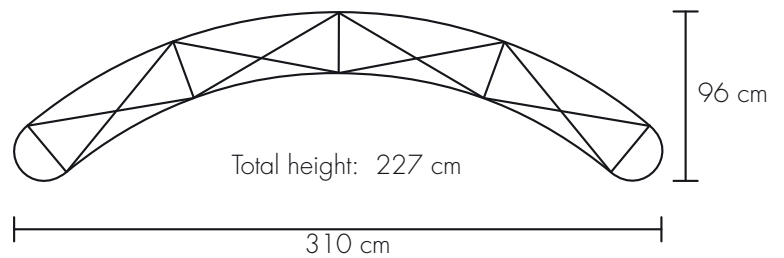

Pop Up S10, Curved

DIMENSIONS

Pop Up S10 - 1x3

3 Panels (67.0 x 225.0 cm)
1 Backside Panels (81.0 x 225.0 cm)

Pop Up S10 - 3x3

5 Panels (67.0 x 225.0 cm)
3 Backside Panels (81.0 x 225.0 cm)

Pop Up S10 - 2x3

4 Panels (67.0 x 225.0 cm)
2 Backside Panels (81.0 x 225.0 cm)

Pop Up S10 - 4x3

6 Panels (67.0 x 225.0 cm)
4 Backside Panels (81.0 x 225.0 cm)

Pop Up S10 - 5x3

7 Panels (67.0 x 225.0 cm)
5 Backside Panels (81.0 x 225.0 cm)