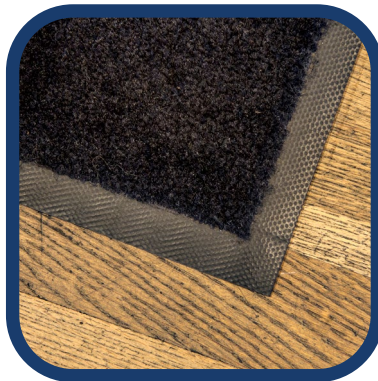

Entrance Mat

High quality door and entrance mats. A carpet by the door is both welcoming and contributes to the indoor climate. The rugs have great absorption capacity and can withstand tough conditions. Available in the following standard widths (cm): 60/85/100/115/150/200 cm. The length is optional up to 600cm.

Budget: Height from the floor about 10 mm. Back is in PVC, none edge. Washable, but the drying time is long. Minimum volume 25 m².

Premium: 900 grams high twisted Nylon. Back and edging in cured Nitrile rubber. Height about 11 mm from floor. Washable and resistant to tumbling.

High quality

B1 fire retardant

Washable

Small

90x60

Medium

150x85 cm

Large

185x115 cm

Width 60 | 85 | 100 | 115 | 150 | 200 cm
Length Up to 600 cm
Washable Premium: 60°C and tumbling
 Budget: 40° C

Carpets		Price
Entrance mat Small Premium	898-1006085-1	139:-/m ²
Entrance mat Medium Premium	898-1085115-1	309:-/m ²
Entrance mat Large Premium	898-1125175-1	517:-/m ²
Entrance mat Premium	898-1000000-2	256:-/m ²
Entrance mat Budget, min 25 m²	898-1000000-1	146:-/m ²