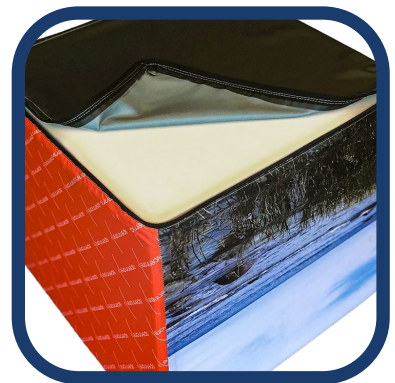

Event cube

Medium | Large

Fun and visible foam rubber cubes with dye sublimated printed covers. Only your imagination limits the possibilities when designing the layout for these efficient carriers of your marketing message. Perfect for the event, exhibition or office entrance.

Unique

High quality print

Eye catcher

Size Medium: 40x40x40 cm
Large: 50x50x50 cm
Washable 40°

Medium

Large

Event cube		Price
Event Cube Medium	711-434343-1	136
Event Cube Large	711-404749-1	152