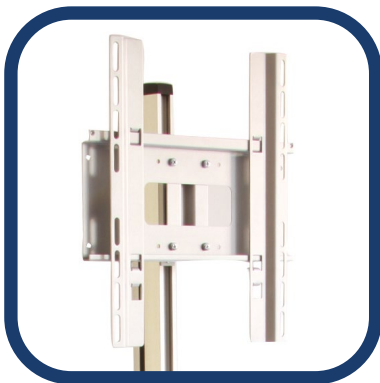

# Monitor Stand

Structure for integrating a monitor in many of the Spennare displays. Universal bracket that holds up to 30 kg. Use it stand alone or integrated in a Pop Up or Flextile wall.

*Integrated or freestanding*

*Stable*

*Adjustable height*

- Max load** 30kg or 42"
- Length** 1800 mm
- Weight** 20 kg
- Swivel/Tilt** The screen can be tilted approx +12°/-3° and swiveled approx +/- 45°.
- Standard** VESA: 75x75 | 100x100  
200x100 | 200x200 | 400x200 mm  
and screens with max hole pattern  
420x330 mm