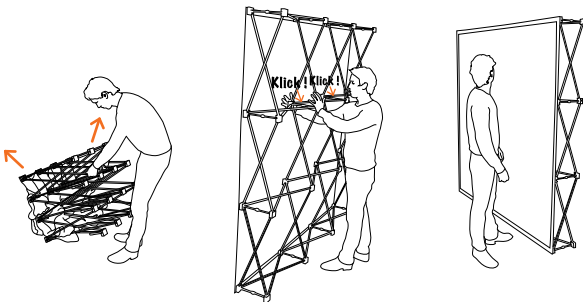

# Pop Up Textile

2x3 | 3x3 | 4x3 | 5x3

A simple but very solid fabric backwall frame. Multiple sizes are available from this cost-effective fabric mural that folds with the graphics still mounted to the Velcro webbing on the frame.

Printed on a light block polyester, ensuring the message is properly displayed each time. Add a Counter Case XL or a Textile Counter to complete the space as desired.

Covered by Spennare limited warranty.

*Cost effective*

*Easy to mount and fold*

*Durable*

- Weight** 7 | 9,5 | 11,5 | 13,5 kg
- Width** 150 | 223 | 296 | 369 cm  
(Add 58 cm for covered ends)
- Height** 223 cm
- Washable** 40°
- Acc.** LED-spotlight  
Bag with wheels

2x3 150x223 cm

3x3 223x223 cm

4x3 296x223 cm

5x3 369x223 cm

Pop Up Textile no ends		Price	Pop Up Textile with ends		Price
<b>Pop Up Textile S30, 2x3 Velcro</b>	990-01023-4	485	<b>Pop Up Textile S30, 2x3 Velcro</b>	990-01023-4	557
<b>Pop Up Textile S30, 3x3 Velcro</b>	990-01033-4	606	<b>Pop Up Textile S30, 3x3 Velcro</b>	990-01033-4	678
<b>Pop Up Textile S30, 4x3 Velcro</b>	990-01043-4	752	<b>Pop Up Textile S30, 4x3 Velcro</b>	990-01043-4	824
<b>Pop Up Textile S30, 5x3 Velcro</b>	990-01053-4	880	<b>Pop Up Textile S30, 5x3 Velcro</b>	990-01053-4	952