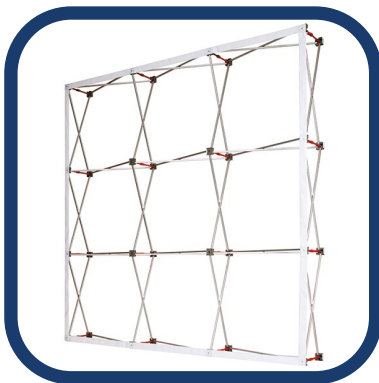

# Pop Up Textile

2x3 | 3x3 | 4x3 | 5x3

A simple but very solid fabric backwall frame. Multiple sizes are available from this cost-effective fabric mural that folds with the graphics still mounted to the Velcro webbing on the frame.

*Cost effective*

*Easy to mount and fold*

*Durable*

- Weight** 7 | 9,5 | 11,5 | 13,5 kg
- Width** 150 | 223 | 296 | 369 cm  
(Add 58 cm for covered ends)
- Height** 223 cm
- Washable** 40°
- Acc.** LED-spotlight  
Bag with wheels

2x3 150x223 cm

3x3 223x223 cm

4x3 296x223 cm

5x3 369x223 cm

Pop Up Textile no ends		Price	Pop Up Textile with ends		Price
<b>Pop Up Textile S30, 2x3 Velcro</b>	990-01023-4	485	<b>Pop Up Textile S30, 2x3 Velcro</b>	990-01023-4	557
<b>Pop Up Textile S30, 3x3 Velcro</b>	990-01033-4	606	<b>Pop Up Textile S30, 3x3 Velcro</b>	990-01033-4	678
<b>Pop Up Textile S30, 4x3 Velcro</b>	990-01043-4	752	<b>Pop Up Textile S30, 4x3 Velcro</b>	990-01043-4	824
<b>Pop Up Textile S30, 5x3 Velcro</b>	990-01053-4	880	<b>Pop Up Textile S30, 5x3 Velcro</b>	990-01053-4	952