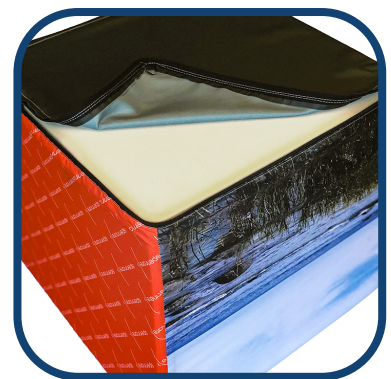

Event cube

Medium | Large

Fun and visible foam rubber cubes with dye sublimated printed covers. Only your imagination limits the possibilities when designing the layout for these efficient carriers of your marketing message. Perfect for the event, exhibition or office entrance.

Unique
High quality print
Eye catcher

Size Medium: 40x40x40 cm
Large: 50x50x50 cm
Washable 40°

Medium

Large

Event cube	Price
Event Cube Medium	141
Event Cube Large	158