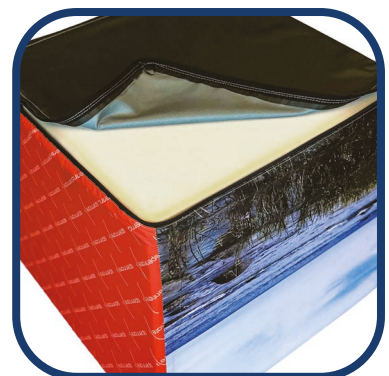

Event Cube

Medium | Large

Fun and visible foam rubber cubes with dye sublimated printed covers. Only your imagination limits the possibilities when designing the layout for these efficient carriers of your marketing message. Perfect for the event, exhibition or office entrance.

Unique
High quality print
Eye catcher

Size Medium: 40x40x40 cm
Large: 50x50x50 cm
Washable 40°

Medium

Large

Event cube	Price
Event Cube Medium	163 €
Event Cube Large	181 €

Printed on 205 g Polyester