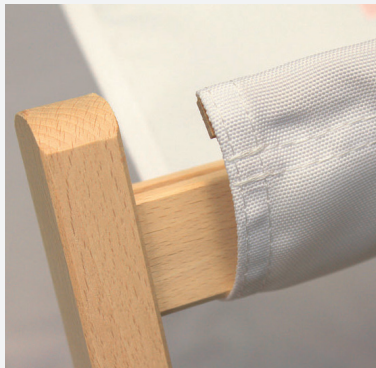

Beach Chair	1-3 pcs	4-6 pcs	> 7 pcs
Standard	141 €	108 €	105 €
Premium	174 €	133 €	130 €
Relax	154 €	117 €	115 €

Printed on Polydeck 240 g.